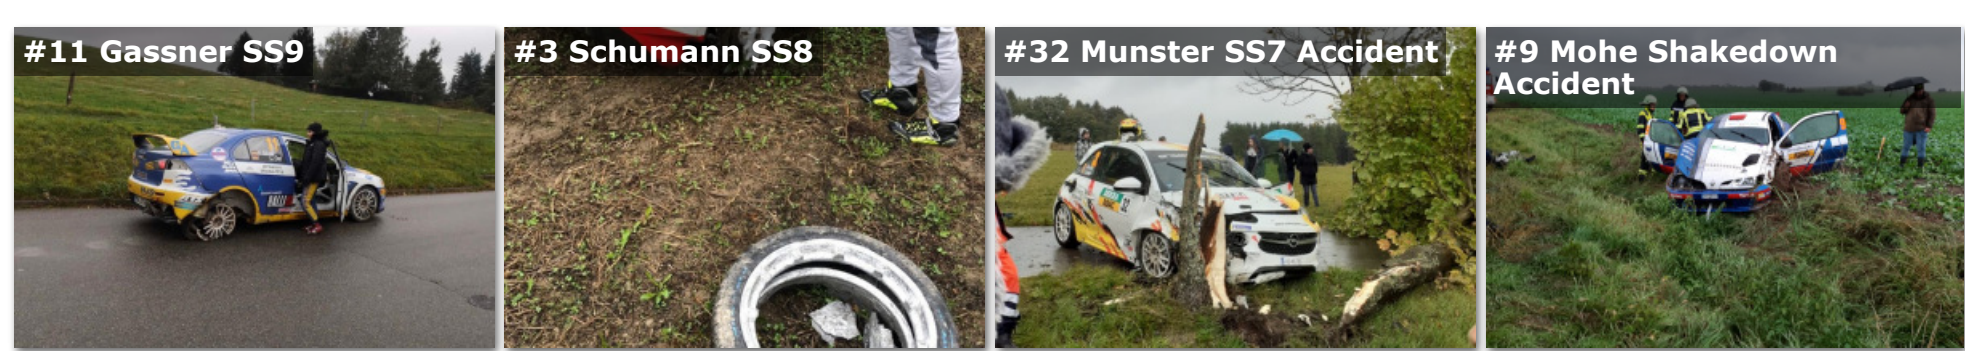

#11 Gassner SS9 #3 Schumann SS8 #32 Munster SS7 Accident #9 Mohe Shakedown Accident